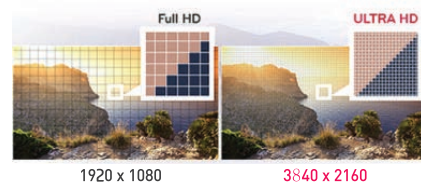

## Dimension

## Ultra High Definition

Discover 4K resolution: The new level of ULTRA HD[3840 x 2160] picture quality makes Full HD[1920 x 1080] look like standard definition.