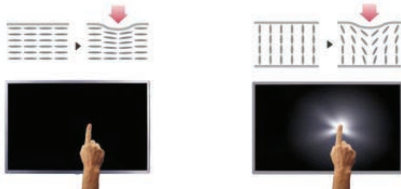

## Dimension

## Dual and Multi Touch

World's best IR Sensor which enables extension/reduction like smart phone by recognition of Infrared Ray Sensor Real Touch..

## IPS Panel (No ripple)

The most visual difference is that, direct touch on IPS hard doesn't effect ripple when touching VA / TN soft screen.-screen