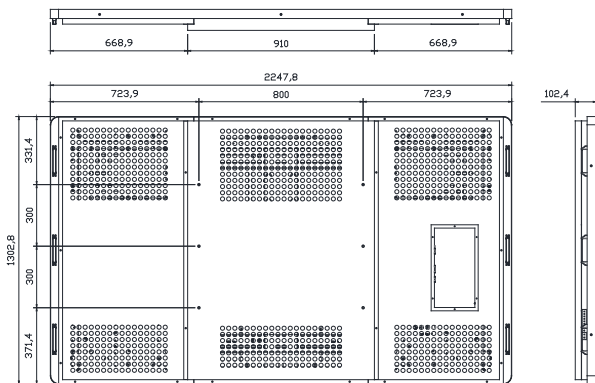

# 98 inch UHD LED Display

Interactive Whiteboard & Monitor

## Dimension

## Specification (CL-98VHQ11\_21)

PANEL		Operation	
Screen Size	98"	Operating Temperature	0°C ~ 50°C
Aspect Ratio	16:9	Humidity	10% ~ 90%
Native Resolution	3,840x2,160(UHD)	Altitude	0 ~ 15,000ft
Brightness	500cd/m <sup>2</sup>	Life Time	
Contrast Ratio	1,300:1	Power Input Condition	
Viewing Angle(H x V)	178 x 178	Input Voltage	AC 100V to 240V
Response Time	8ms	Input Currency	1.8 ~ 4.2A
Color Depth	10bits/1,06 billion color	Normal Frequency	50/60Hz
Power Consumption	530W	Physical Specification	
Connectivity		Dimension(W x H x D)	2,247.8 x 1,302.8 x 119.2[mm] [Interactive Whiteboard] 2,247.8 x 1,302.8 x 102.4[mm] [Monitor]
Input	DVI, HDMI1, HDMI2, D-SUB, AUDIO UHD HDMI3, UHD DP, USB (SURVICE) CONTROL RS-232C	Weight	130kg [Interactive Whiteboard] 95kg [Monitor]
		VESA Standard Mount Interface	800x600
Touch		Accessory	
Sensor Type	IR(Infrared Ray) Sensor	Accessory	Remote Controller, Power cable, RGB Cable, DVI Cable, User Manual, Touch Pen
Touch Point	10 points		
Touch Method	Pen, Finger	Optional Accessory	
		Wall mount bracket, Stand floor	